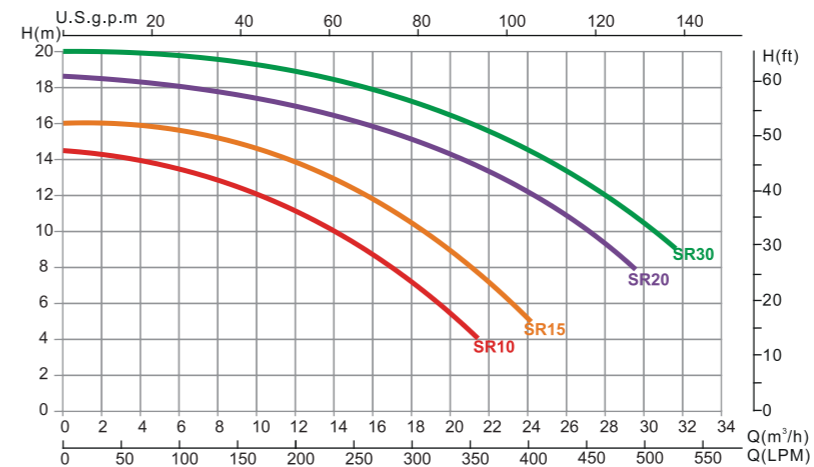

 STRIVE FOR CLEAR WATER

Available from:

Pool & Spa Equipment

SB SERIES PUMP

SR SERIES PUMP

Technical Information:

Product Information and Dimension:

Model 50Hz	Input (kW)	Current (AMP)	Noise (dB)	Head (m)					
				6	8	10	12	14	16
SB10	0.97	4.7	67	16.4	14	11	7	--	--
SB15	1.30	5.9	67	24	22	19.5	16	12	2
SB20	1.80	8.2	69	31	28	25.2	22	18	12
SB30	2.18	10.5	69	34	32	28.4	26	23	19.2

Technical Information:

Product Information and Dimension:

Model 50Hz	Input (kW)	Current (AMP)	Noise (dB)	Head (m)					
				6	8	10	12	14	16
SR10	0.97	4.7	67	19.6	17	14	10	4	--
SR15	1.30	5.9	67	23.2	21	18.8	14.8	11.6	2
SR20	1.80	8.2	69	31	29.2	27	24	20.5	16
SR30	2.18	10.5	69	34	32	30.5	28	25	21